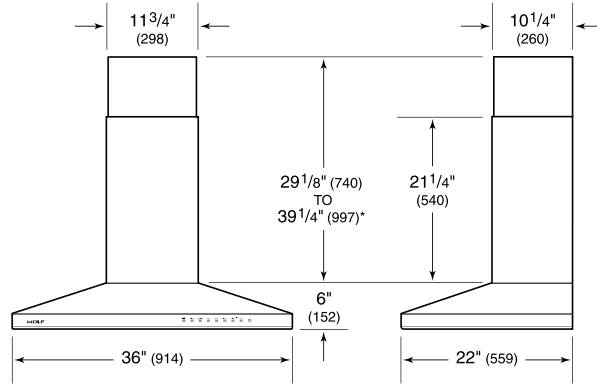

PRODUCT SPECIFICATIONS

Model	VW36S
Dimensions	36"W x 6"H x 22"D
Weight	100 lbs
Electrical Supply	110/120 VAC, 60 Hz
Electrical Service	15 amp dedicated circuit
Discharge Location	Vertical
Discharge Dimensions	6" Round
Bottom of Hood to Countertop	24" to 36"
Receptacle	3-prong grounding-type

NOTE: Dimensions in parenthesis are in millimeters unless otherwise specified

DIMENSIONS

*49 1/8" (1248) to 59 1/4" (1505) with accessory flue extension.